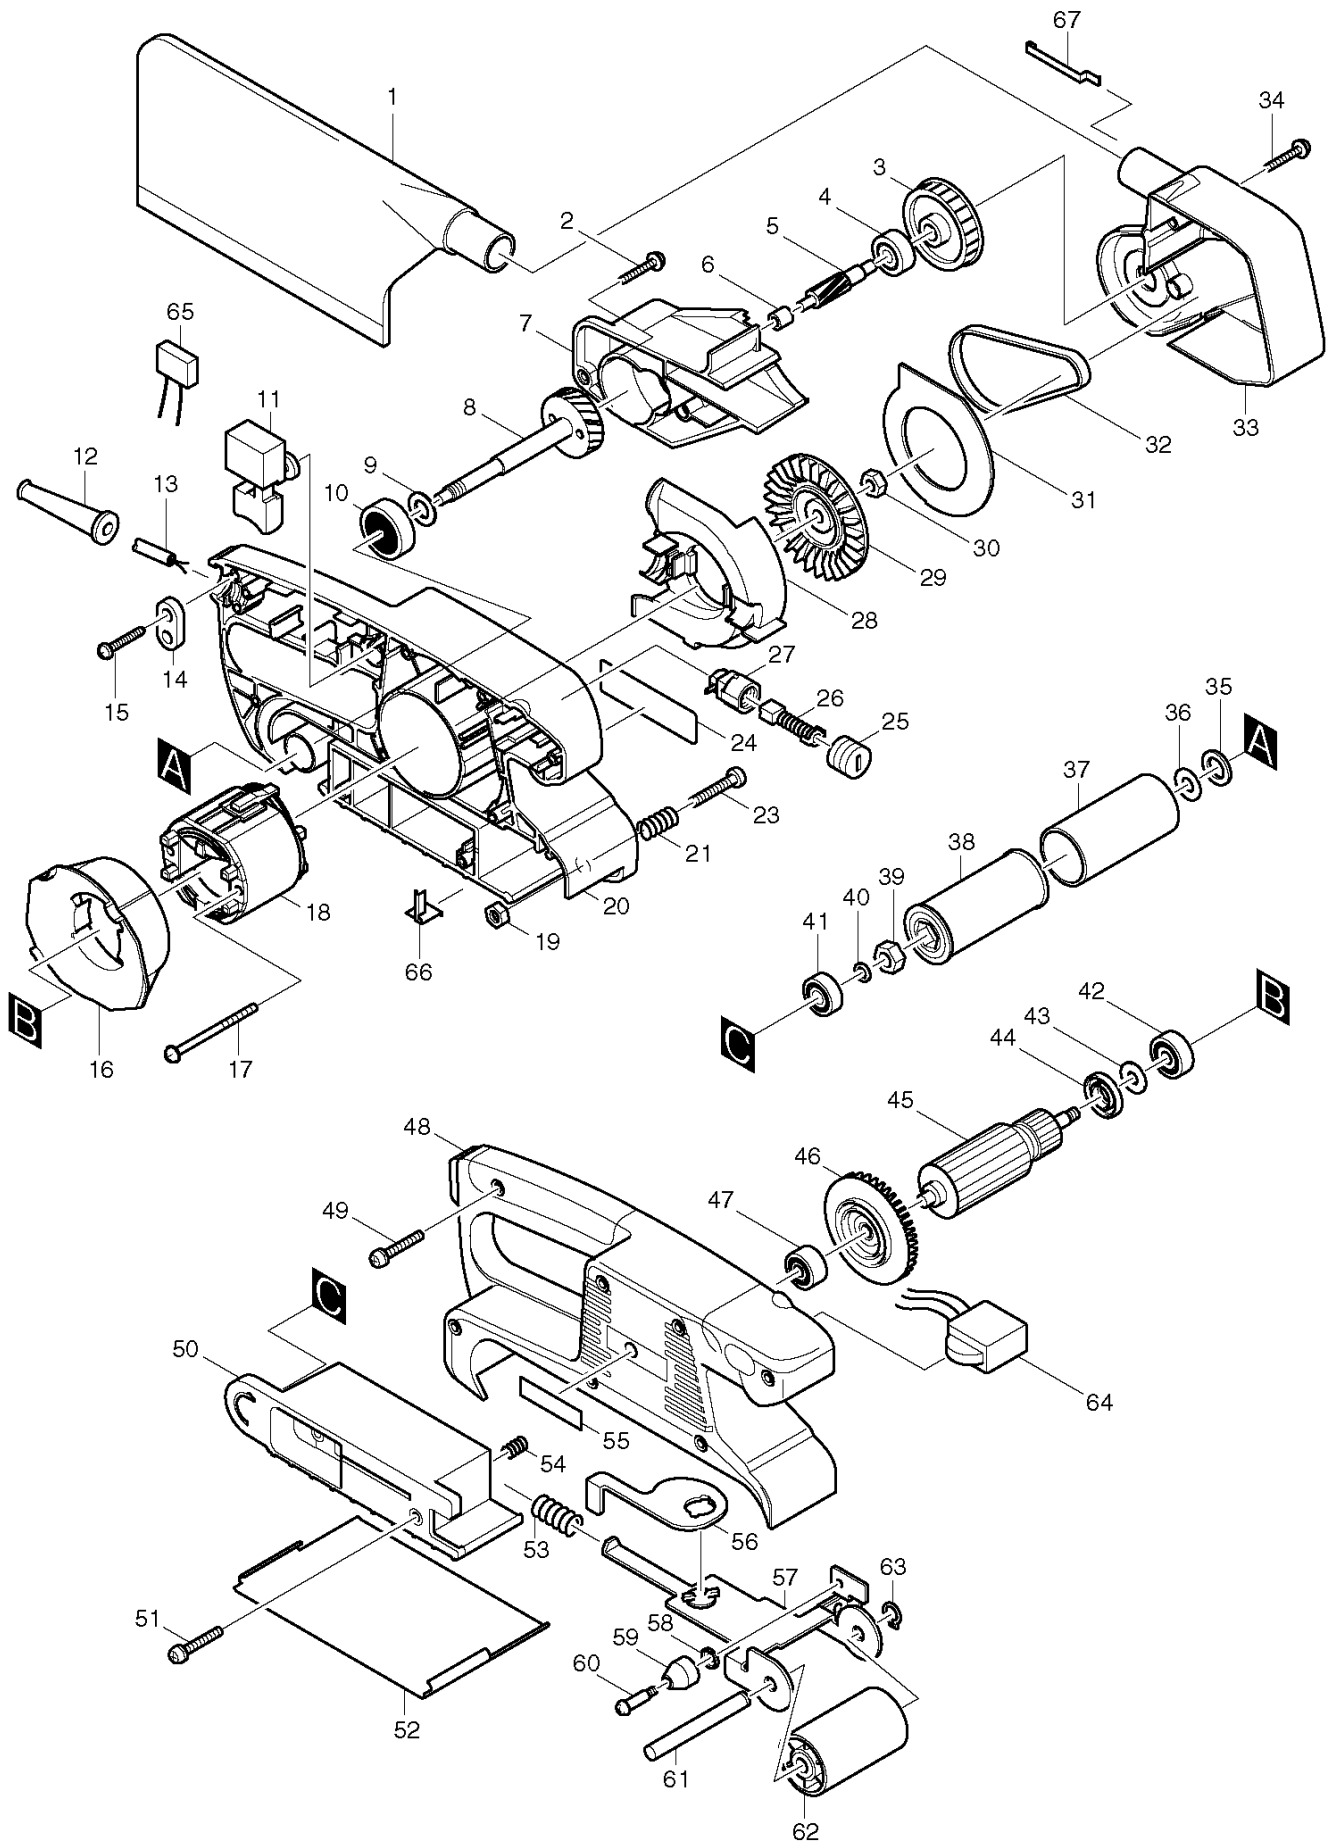

Nr.	Art nr.	Namn
1	122548-3	Pölypussi
2	265999-8	TAPPING SCREW 4X25
3	222144-8	PULLEY 8.5-45.1
4	210005-4	BALL BEARING 608DDW
5	226494-3	HELICAL GEAR 6
6	212009-2	NEEDLE BEARING 509
7	416420-2	BRACKET
8	153252-3	HELICAL GEAR 31 COMPLETE
9	253758-2	FLAT WASHER 10
10	211061-7	BALL BEARING 6000LLB
11	650232-5	SWITCH TGL215CDT-1
12	682502-4	CORD GUARD 8-85
13	665394-6	POWER SUPPLY CORD 1.0-2-2.5
14	687052-4	STRAIN RELIEF
15	265995-6	TAPPING SCREW 4X18
16	416418-9	BAFFLE PLATE
17	266052-3	TAPPING SCREW 4X60
18	633393-6	FIELD 220-240V
19	931202-6	HEX. NUT M5
20	150958-4	HOUSING L COMPLETE
21	233219-8	COMPRESSION SPRING 6
23	911252-7	PAN HEAD SCREW M5X30
24	859230-8	NAME PLATE 9911
25	643550-8	BRUSH HOLDER CAP 5-8
26	191940-4	Hillet CB-411
27	643922-7	BRUSH HOLDER
28	416416-3	SCROLL PLATE
29	241660-1	FAN 68
30	252153-3	HEX. NUT M6-10
31	344584-1	PLATE
32	225079-2	SYNCHRO BELT 6-300
33	183021-8	BELT COVER SET
34	265999-8	TAPPING SCREW 4X25
35	267177-6	FLAT WASHER 12
36	253865-1	FLAT WASHER 8
37	422032-1	RUBBER SLEEVE 29
38	316971-4	DRIVING ROLLER
39	252154-1	HEX. NUT M8-13
40	253077-6	FLAT WASHER 6
41	210022-4	BALL BEARING 626DDW
42	210023-2	BALL BEARING 627DDW
43	253823-7	FLAT WASHER 7
44	681658-0	INSULATION WASHER
45	517243-2	ARMATURE ASS'Y 220-240V
46	240008-4	FAN 60
47	211021-9	BALL BEARING 607LLB
48	182982-9	HOUSING R
49	265999-8	TAPPING SCREW 4X25

50	416419-7	SHOE
51	265999-8	TAPPING SCREW 4X25
52	344586-7	Peltilevy
53	233221-1	COMPRESSION SPRING 12
54	231038-6	COMPRESSION SPRING 6
55	819063-3	MAKITA LABEL
56	344585-9	LEVER
57	150837-6	TENSION ROLLER ARM COMPLETE
58	267731-6	CUP WASHER 4
59	416417-1	ROLLER
60	265059-6	SHOULDER SCREW M4
61	323776-5	TENSION ROLLER SHAFT
62	152585-3	TENSION ROLLER COMPLETE
63	961004-6	RETAINING RING S-8
64	631678-4	CONTROLLER
66	344703-9	EARTH SUPPORTER
67	344701-3	EARTH PLATE